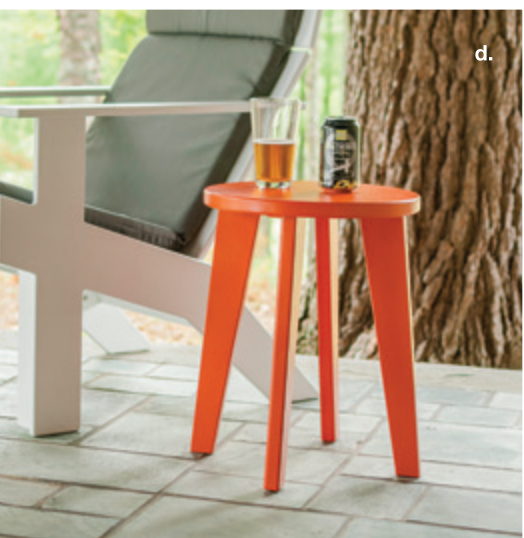

beer garden collection

Barflies should be able to sit outside, too. In fact, it might even help their complexion. This modern outdoor bar stool features a classy round top. Made from 100 percent recycled plastic, it's sturdy and will hold up to hours of posting up. Available in bar, counter, and dining heights.

this page / a. Norm Bar Stool
b / d / e / f. Norm Dining Stool
c. Norm Counter Stool