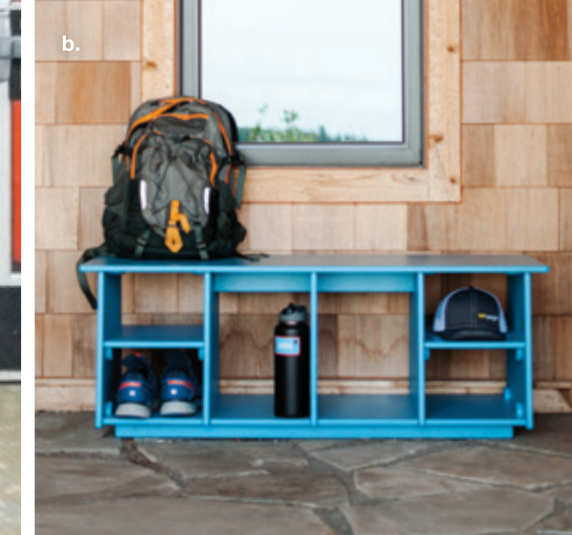

storage

Loll's storage offers practical seating options and storage solutions for any thing from that pile of shoes and boots by your entryway to drippy umbrellas, the kiddo's toys, the pooch's chow, or some of your favorite cold drinks. Made with durable and easily cleanable recycled plastic, that winter salt and summer mud have no chance.